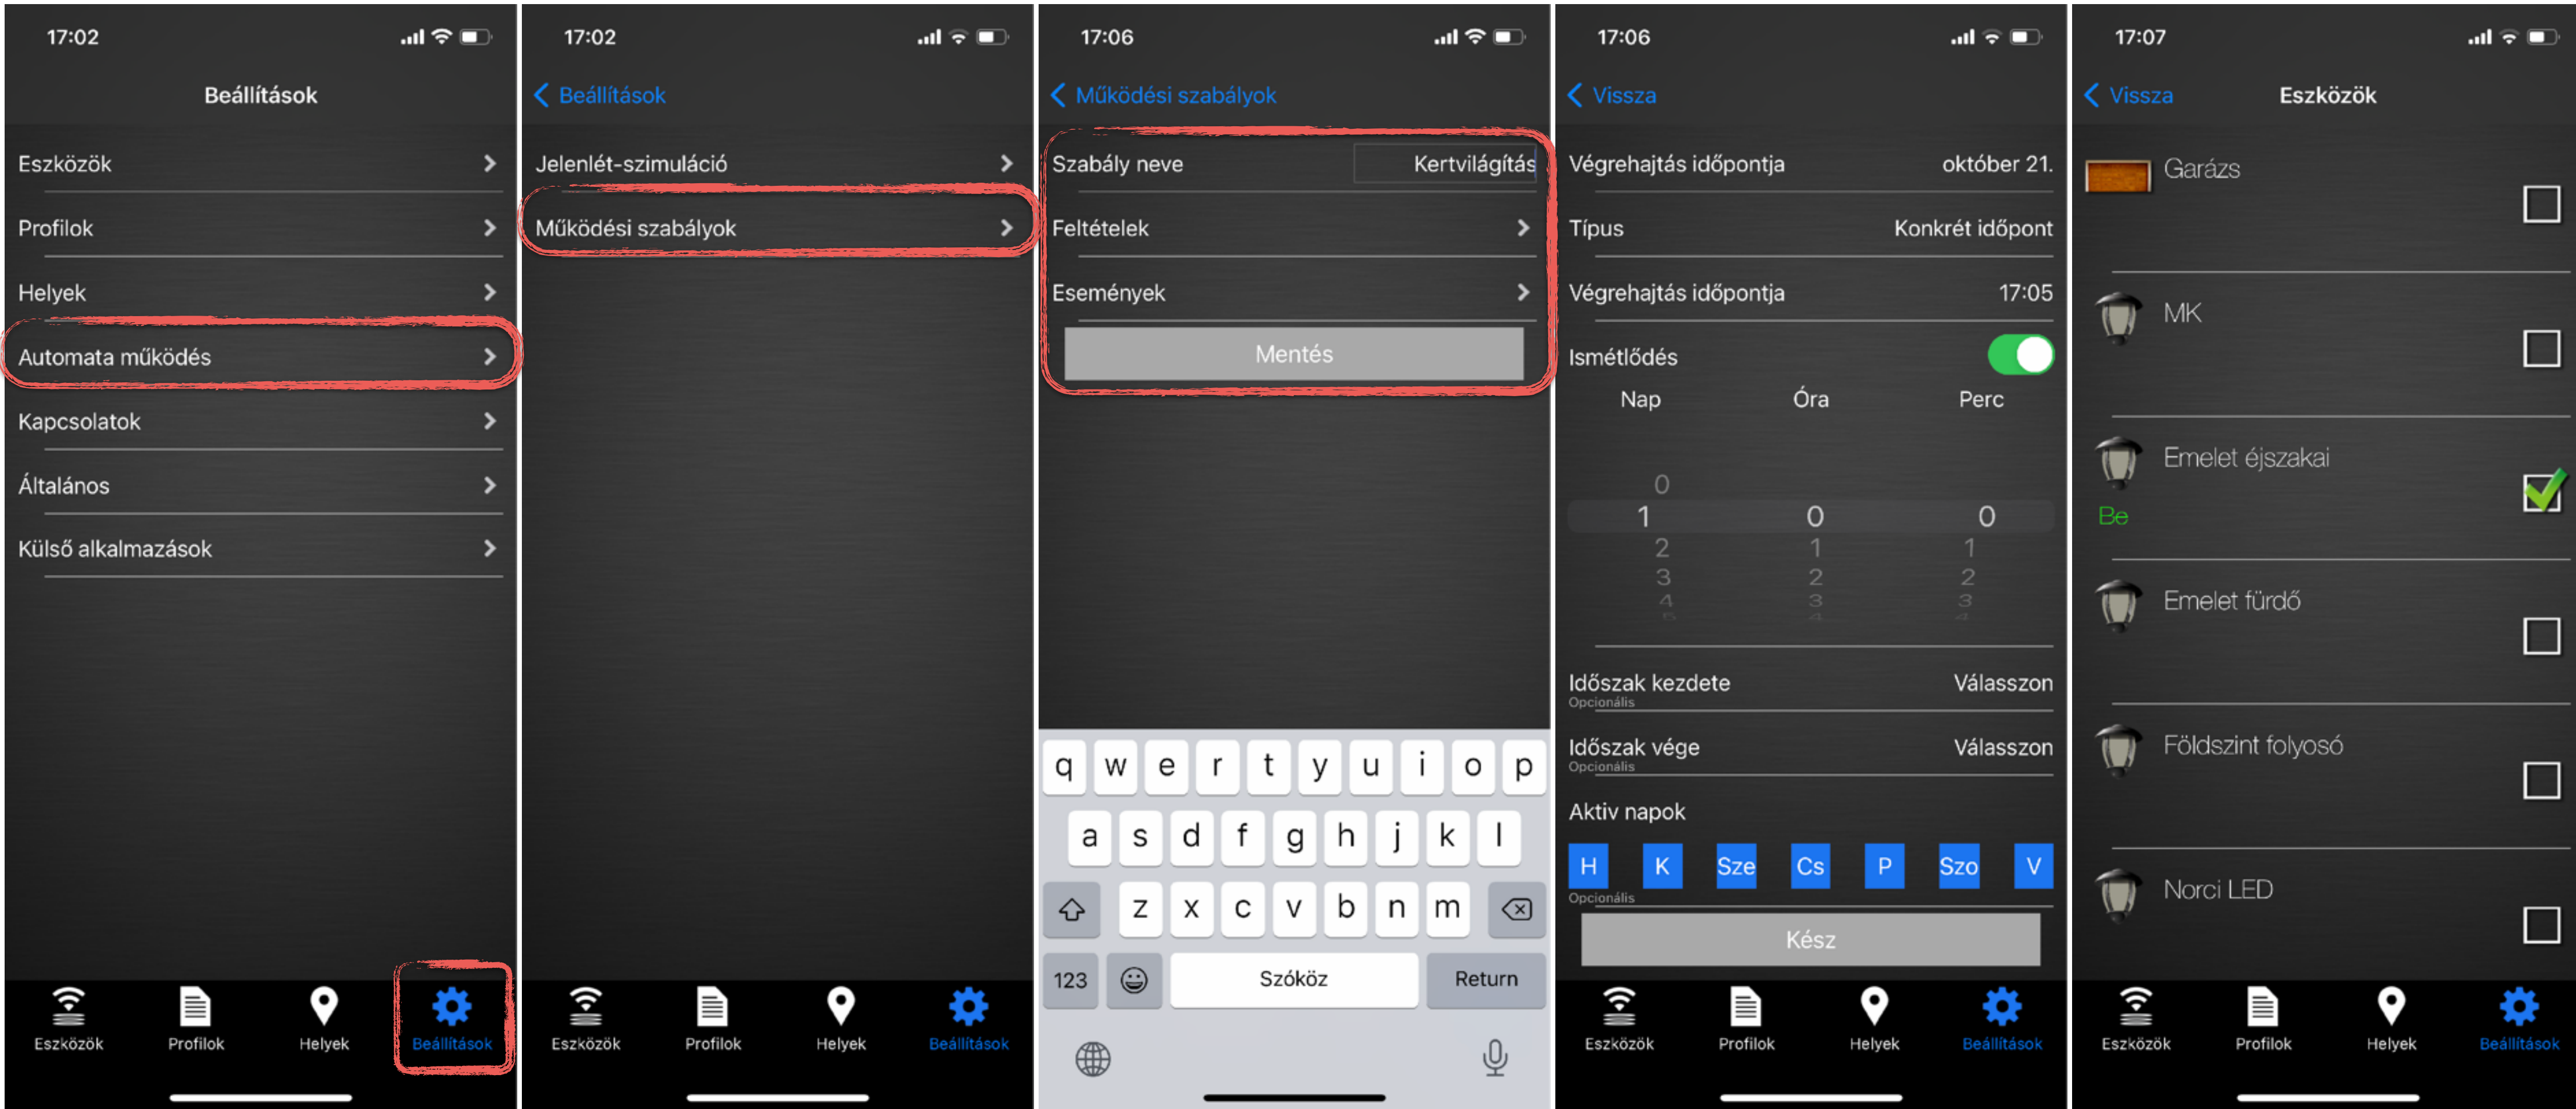

Automata szabályok