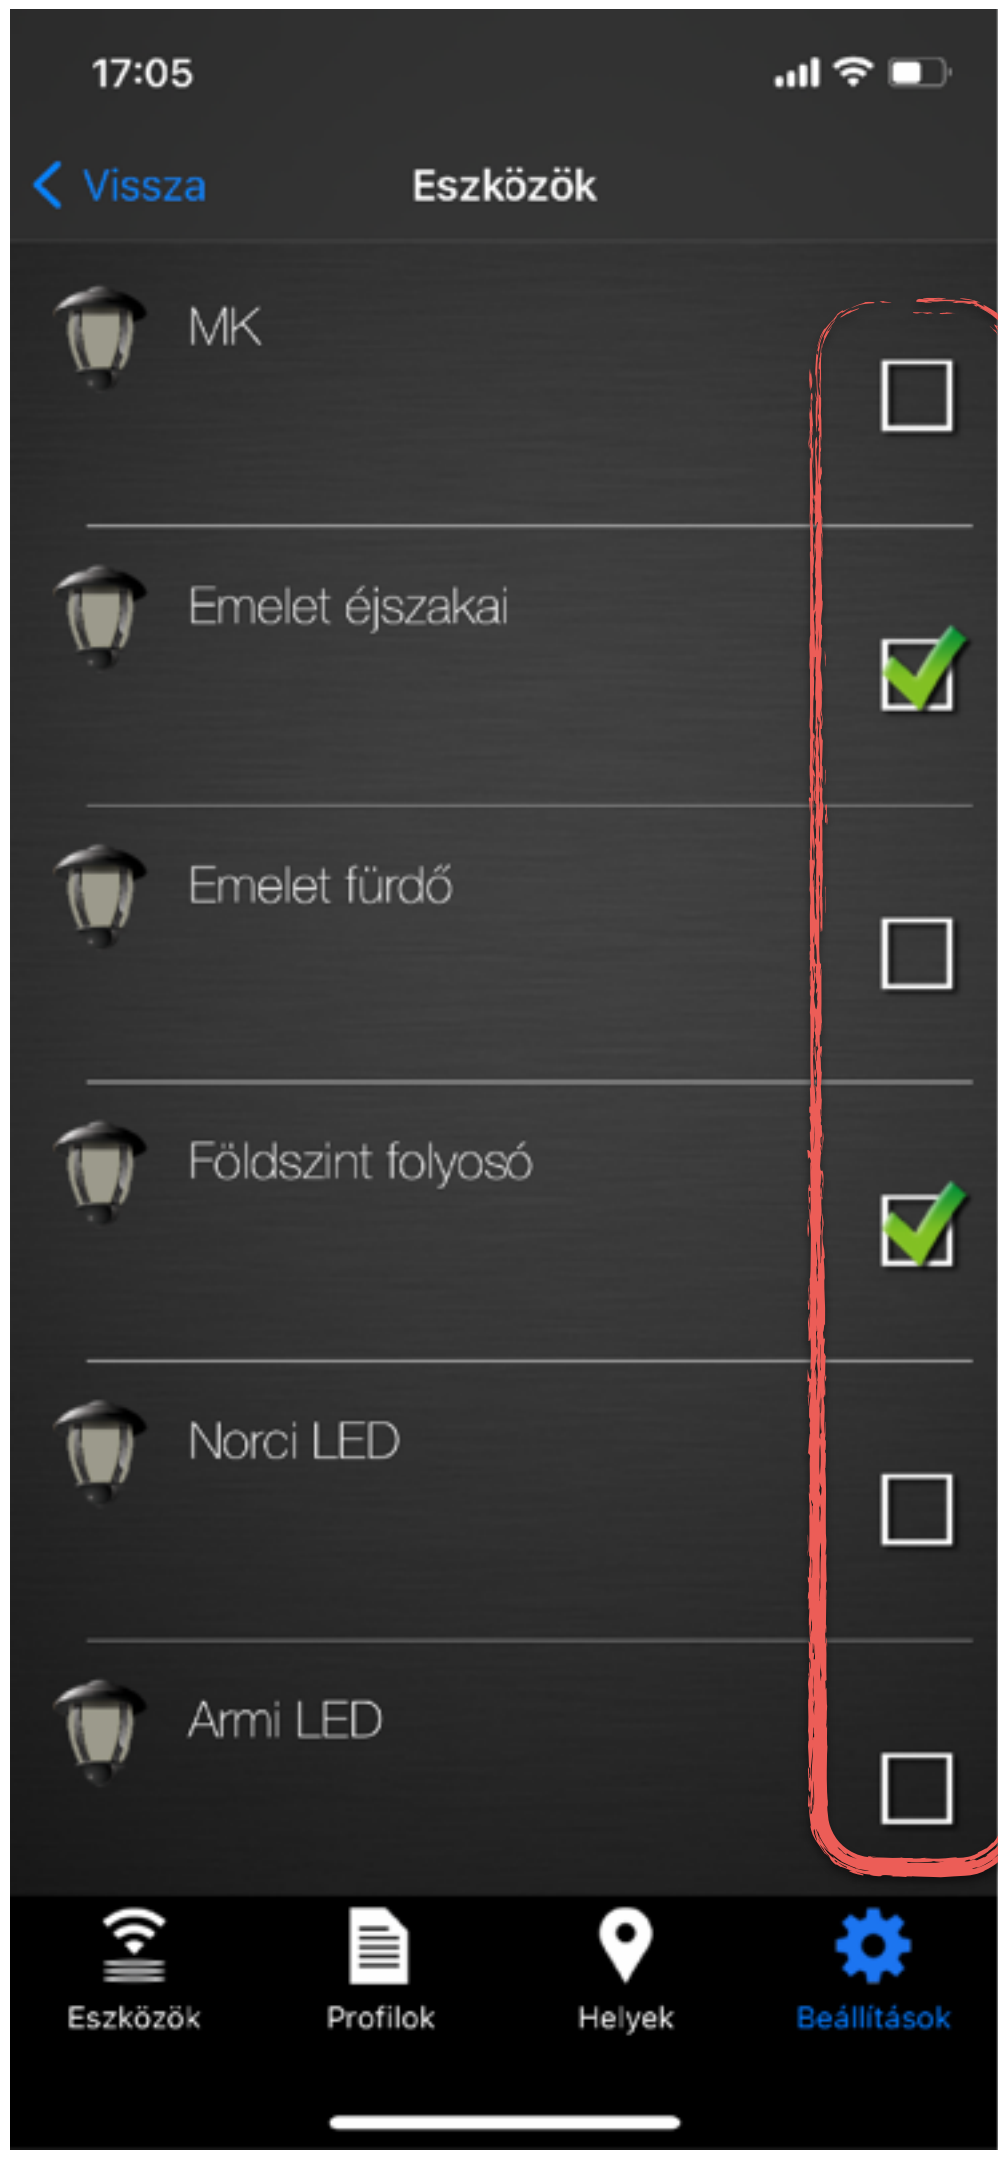

Jelenlét szimuláció